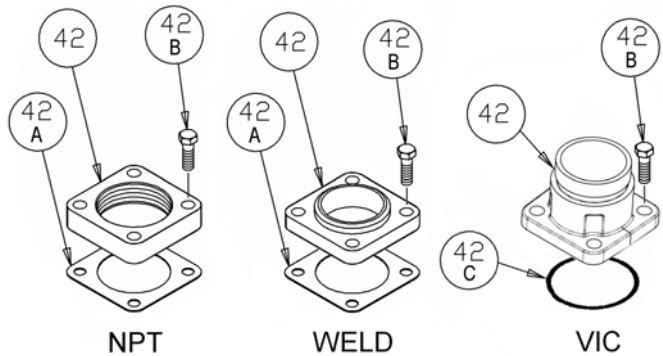

¹ Included in Maintenance Kit ² Includes ref. Nos. 24A & 24B

³ For Piston Style Air Operated RV see IOM 201-G00, Diaphragm Air RV – 201-F00, DMX Diaphragm RV – 201B-B00.

MECHANICAL SEALS

REF. NO.	PART NAME	PARTS PER PUMP	PART NO.
153	Mechanical Seal Complete - Cast Iron Stationary Seat, FKM O-Rings, Carbon Seal Face. (IVCV)	2	1 331883
	Mechanical Seal Complete - Cast Iron Stationary Seat, Carbon Seal Face, Buna-N O-Rings. (INCN)		1 331880
	Mechanical Seal Complete - Cast Iron Stationary Seat, PTFE O-Ring, Carbon Seal Face w/ PTFE Seal Ring. (IACT)		331873
153D	O-Ring - Stationary (FKM)	2	711931
	O-Ring - Stationary (Buna-N)		701936
	O-Ring - Stationary (PTFE)		702080
153L	O-Ring - Rotating (FKM)	2	701962
	O-Ring - Rotating (Buna-N)		711912
	Seal Ring - Rotating (PTFE)		**

¹ Included in Maintenance Kit

** PTFE Rotating Seal Ring is not available as a separate part.

FLANGES

REF. NO.	PART NAME	PARTS PER PUMP	PART NO.
42	Flange – 3" NPT	1 – 2	651803
	Flange – 3" Weld		655102
	Flange – 3" Victaulic		655120
42A	Gasket – Flange, NPT and Weld	0 – 2	¹ 381816
42B	Capscrews – NPT Flange	4 – 8	920532
	Capscrews – Weld & Victaulic Flange		920510
42C	O-Ring – Victaulic Flange (Buna-N)	0 – 2	702002
	O-Ring – Victaulic Flange (FKM)		711931
	O-Ring – Victaulic Flange (PTFE)		702080