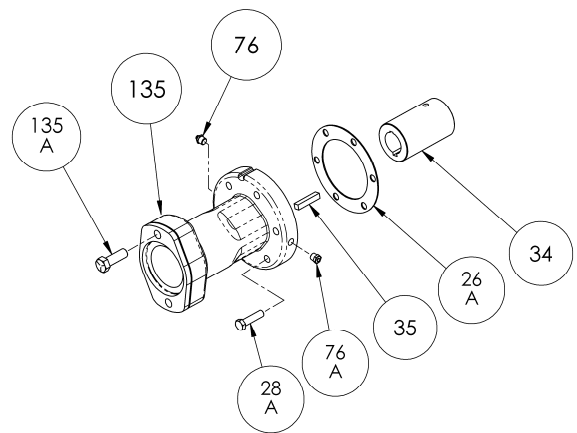

¹ Included in Maintenance Kit

** PTFE Rotating Seal Ring is not available as a separate part.

FLANGES

REF. NO.	PART NAME	PARTS PER PUMP	PART NO.
42	Flange – 3" NPT	1 – 2	651803
	Flange – 3" Weld		655102
	Flange – 3" Victaulic		655120
42A	Gasket – Flange, NPT and Weld	0 – 2	¹ 381816
42B	Capscrews – NPT Flange	4 – 8	920532
	Capscrews – Weld & Victaulic Flange		920510
42C	O-Ring – Victaulic Flange (Buna-N)	0 – 2	702002
	O-Ring – Victaulic Flange (FKM)		711931
	O-Ring – Victaulic Flange (PTFE)		702080

OPTIONAL HYDRAULIC MOTOR ADAPTER

REF. NO.	PART NAME	PARTS PER PUMP	PART NO. 1-1/4" Hyd Motor Shaft	PART NO. 1" Hyd Motor Shaft
	Hydraulic Motor Adapter Kit *		895140	895143
26A	Gasket – Hydraulic Motor Adapter	1	381817	381817
28A	Capscrew – Hydraulic Motor Adapter / Head	6	920369	920369
34	Coupling w/ Setscrew – straight key hydraulic motor	1	906967	906990
35	Key – Coupling	1	909184	909184
76	Grease Fitting	1	317815	317815
76A	Grease Relief Fitting	1	701992	701992
135	Hydraulic Motor Adapter – SAE A Flange	1	041831	041831
135A	Capscrew – Adapter / Motor	2	920510	920510