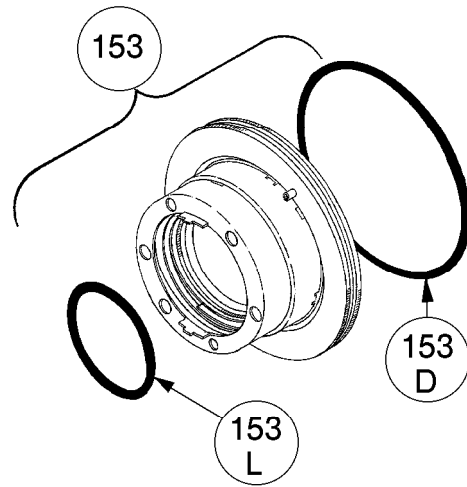

MECHANICAL SEALS

REF. NO.	PART NAME	PARTS PER PUMP	PART NO.
153	Mechanical Seal Complete - Cast Iron Stationary Seat, FKM O-Rings, Carbon Seal Face. (IVCV)	2	1 331883
	Mechanical Seal Complete - Cast Iron Stationary Seat, Carbon Seal Face, Buna-N O-Rings. (INCN)		1 331880
	Mechanical Seal Complete - Cast Iron Stationary Seat, PTFE O-Ring, Carbon Seal Face w/ PTFE Seal Ring. (IACT)		331873
153D	O-Ring - Stationary (FKM)	2	711931
	O-Ring - Stationary (Buna-N)		701936
	O-Ring - Stationary (PTFE)		702080
153L	O-Ring - Rotating (FKM)	2	701962
	O-Ring - Rotating (Buna-N)		711912
	Seal Ring - Rotating (PTFE)		**