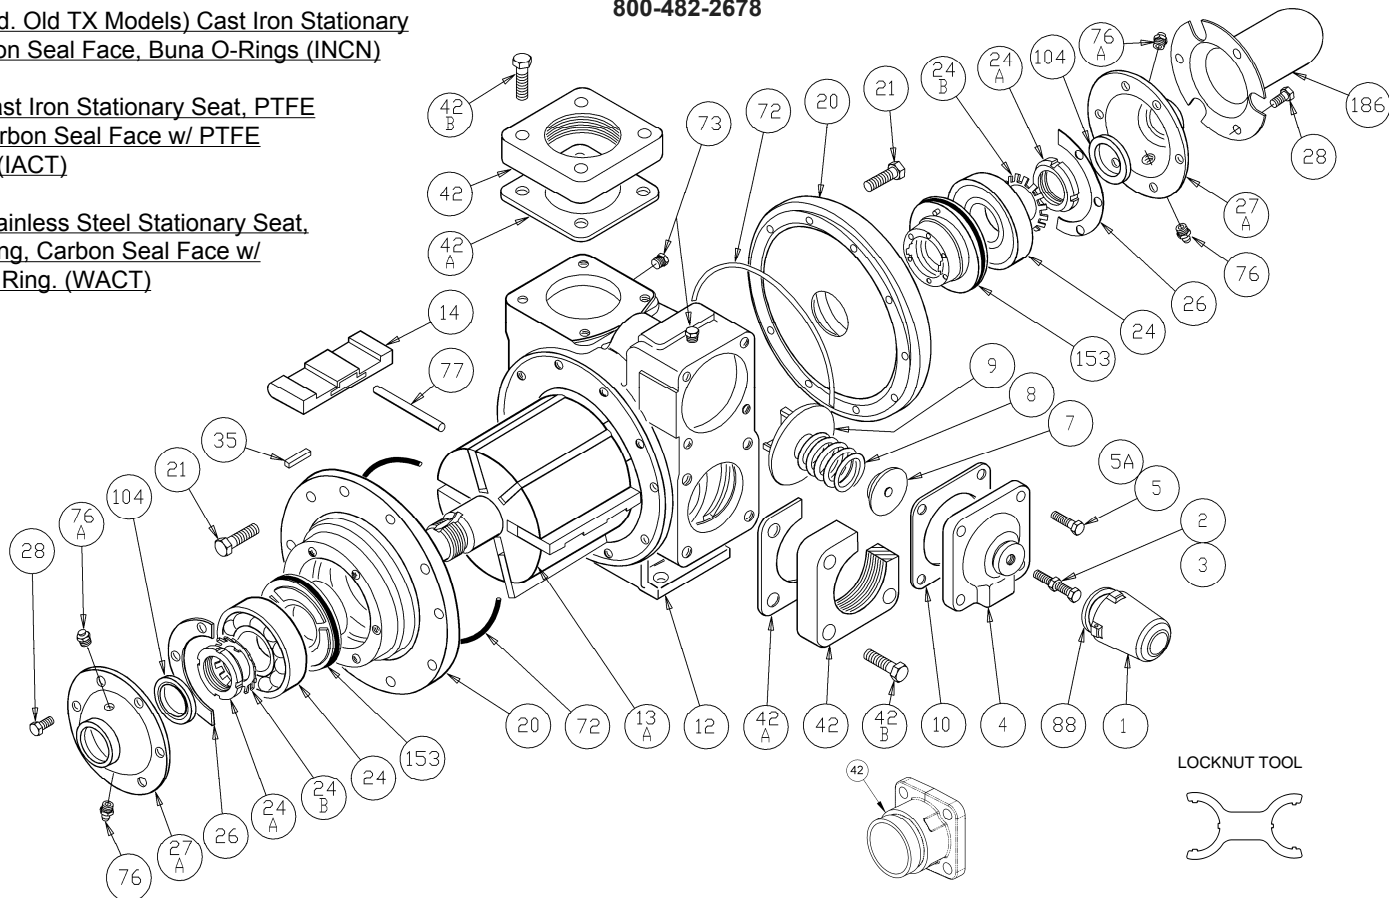

BLACKMER PARTS LIST

MODEL TXD3E (Double Ended Shaft)

MODEL TX3E (Single Ended Shaft)

Effective Nov. 2015

Tank Truck Service & Sales, Inc.
 Warren, Michigan
 www.tanktruckservice.com
 800-482-2678

#153 Mechanical Seal Options

331899 Stainless Steel Stationary Seat, PTFE O-Ring, Carbon Seal Face w/ PTFE Seal Ring. (WACT)

Ref. No.	Description	Parts Per Pump	Part No.	Ref. No.	Description	Parts Per Pump	Part No.
1	Cap – Relief Valve (R/V)	1	413957	26	Gasket – Bearing Cover	2	¹ 381817
2	Adjusting Screw – R/V	1	431808	27A	Bearing Cover	1 - 2	041815
3	Locknut – Adjusting Screw	1	922923		Bearing Cover - Outboard	0 – 1	041817
4	Cover – R/V	1	411807	28	Capscrews – Bearing Cover	12	920285
5	Capscrew – R/V Cover	3	920331	35	Key – Shaft	1	¹ 909178
5A	Capscrew w / Hole – R/V Cover	1	920330	42 –	Flanges, Flange Gaskets /		See
7	Spring Guide – R/V	1	421805	42C	O-rings, and Flange Capscrews		Backside
8	Spring – R/V (51-75 & 76-110 psi) (Std.)	1	471806		O-Ring - Head (FKM)	2	¹ 711938
	Spring – R/V (111-125 psi)		471809	72	O-Ring - Head (Buna-N)		¹ 701944
9	Valve - R/V ³	1	451807		O-Ring - Head (PTFE)		702233
	Valve - R/V (Nickel Plated)		451808	73	Gage Plug	2	908198
10	Gasket – R/V Cover	1	¹ 531803	76	Grease Fitting	2	317815
12	Cylinder	1	021805	76A	Grease Relief Fitting	2	701992
13A	Rotor & Shaft Asy. - Double Ended ²	1	261837	77	Push Rod	3	¹ 121807
	Rotor & Shaft Asy. - Single Ended ²		261839	88	Gasket - R/V Cap	1	¹ 533908
14	Vane – Duravane	6	¹ 091819	104	Grease Seal	1 - 2	¹ 331908
20	Head	2	031815	186	Shaft Protector	0 - 1	341801
21	Capscrews – Head	20	920369		Air Valve Kit		891798
24	Ball Bearing	2	¹ 903172		Tool - Locknut		903091
24A	Locknut – Bearing	2	903523		Maintenance Kit, FKM		898958
24B	Lockwasher - Bearing	2	¹ 903524		Maintenance Kit, Buna		898952